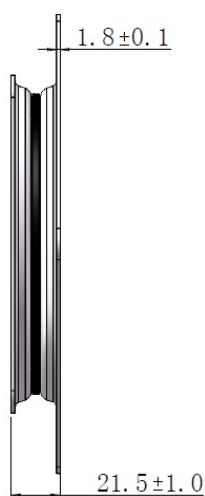

PRODUCT SHEET

Description:

Swivel Plate 360DG-FB, 151x151mm, Black ZP, Load Cap. 150KG, Full Balls

Item number:

06.04.010-9

| Units | Box | Carton | HS Code | Barcode |
|-------|-----|--------|------------|--|
| Pcs. | 1 | 30 | 8302420090 |  |
| | | | | 5704866501378 |