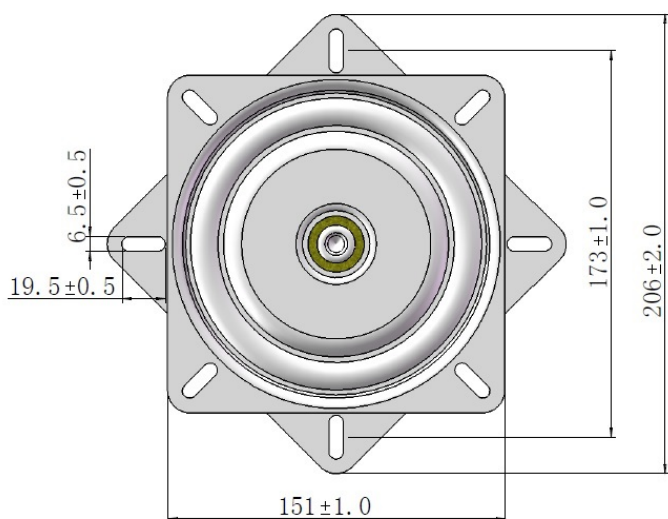

PRODUCT SHEET

Description:

Swivel Plate 360DG-FB, 151x151mm, Black ZP, Load Cap. 150KG, Full Balls

Item number:

06.04.010-9

| Units | Box | Carton | HS Code | Barcode |
|-------|-----|--------|------------|--|
| Pcs. | 1 | 30 | 8302420090 |  |
| | | | | 5704866501378 |